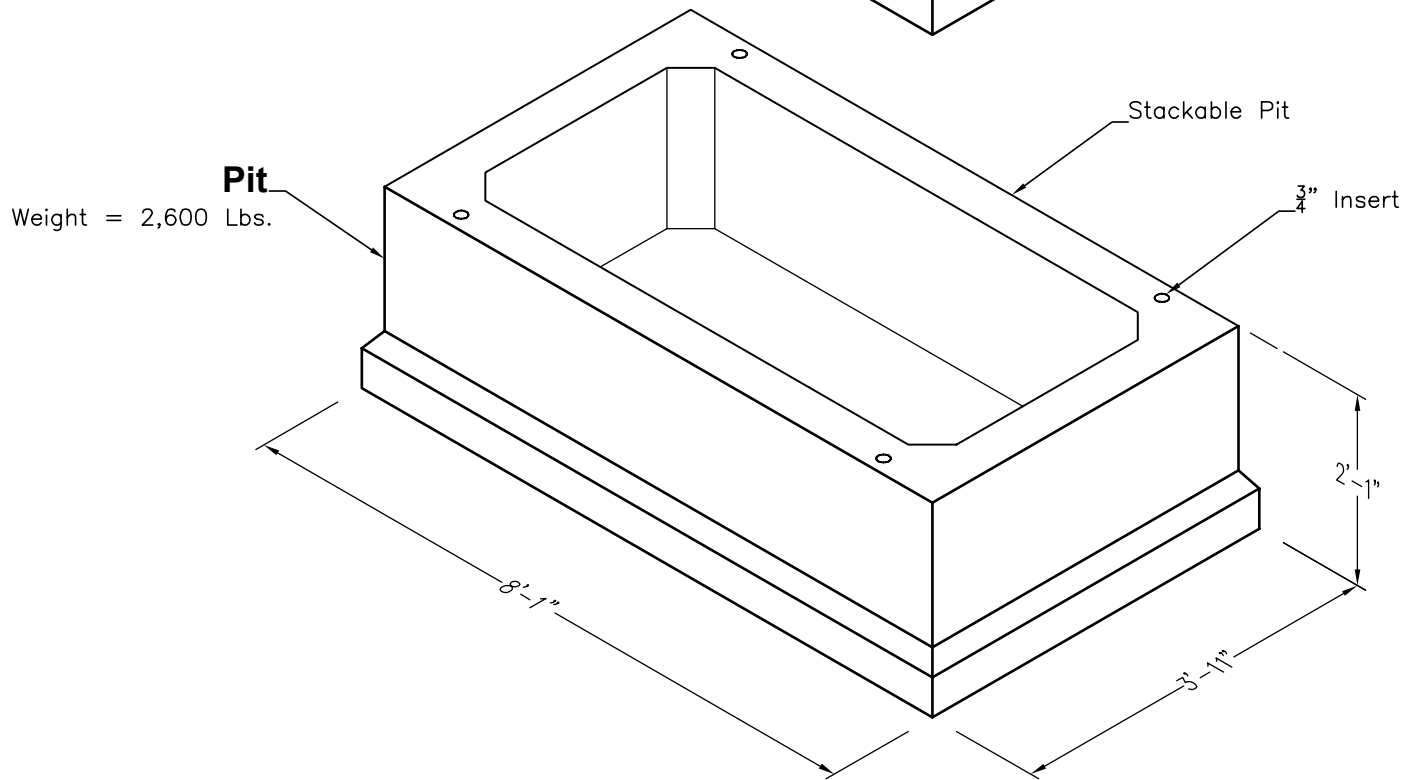

Pad
Weight = 1,350 Lbs.

Pit
Weight = 2,600 Lbs.

Sales Contact:
Ben Gehrts
(763) 323-3548
Ben.Gehrts@oldcastle.com

EQUIPMENT PADS
464 PIT AND PAD SET
CAT ID 52766
MODEL: 464PPF