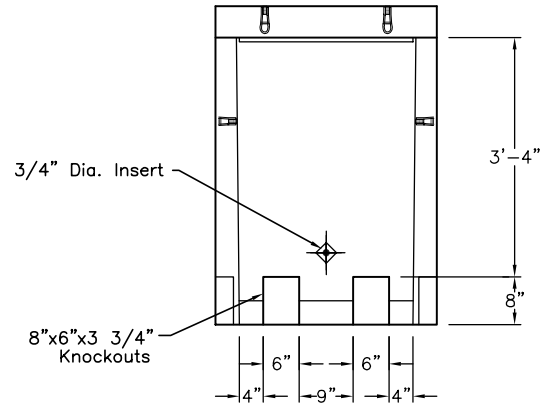

Wall A, C

Wall B, D

Plan View

Sales Contact:
Ben Gehrts
 (763) 323-3548
 Ben.Gehrts@oldcastle.com

UTILITY VAULT
 XCEL
 2'-6" X 6'-0" X 4'-0" VAULT
 264 VAULT
 MODEL: 264VLTB