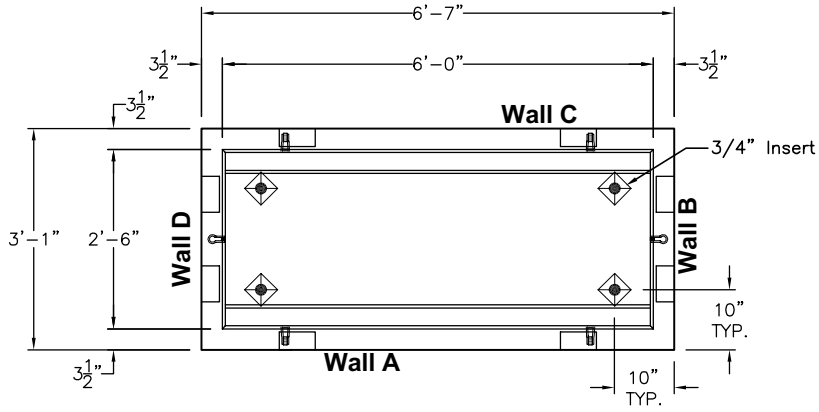

Wall A, C

Wall B, D

Plan View

Sales Contact:
Ben Gehrts
 (763) 323-3548
 Ben.Gehrts@oldcastle.com

UTILITY VAULT
 XCEL
 2'-6" X 6'-0" X 4'-0" VAULT
 264 VAULT
 MODEL: 264VLTB